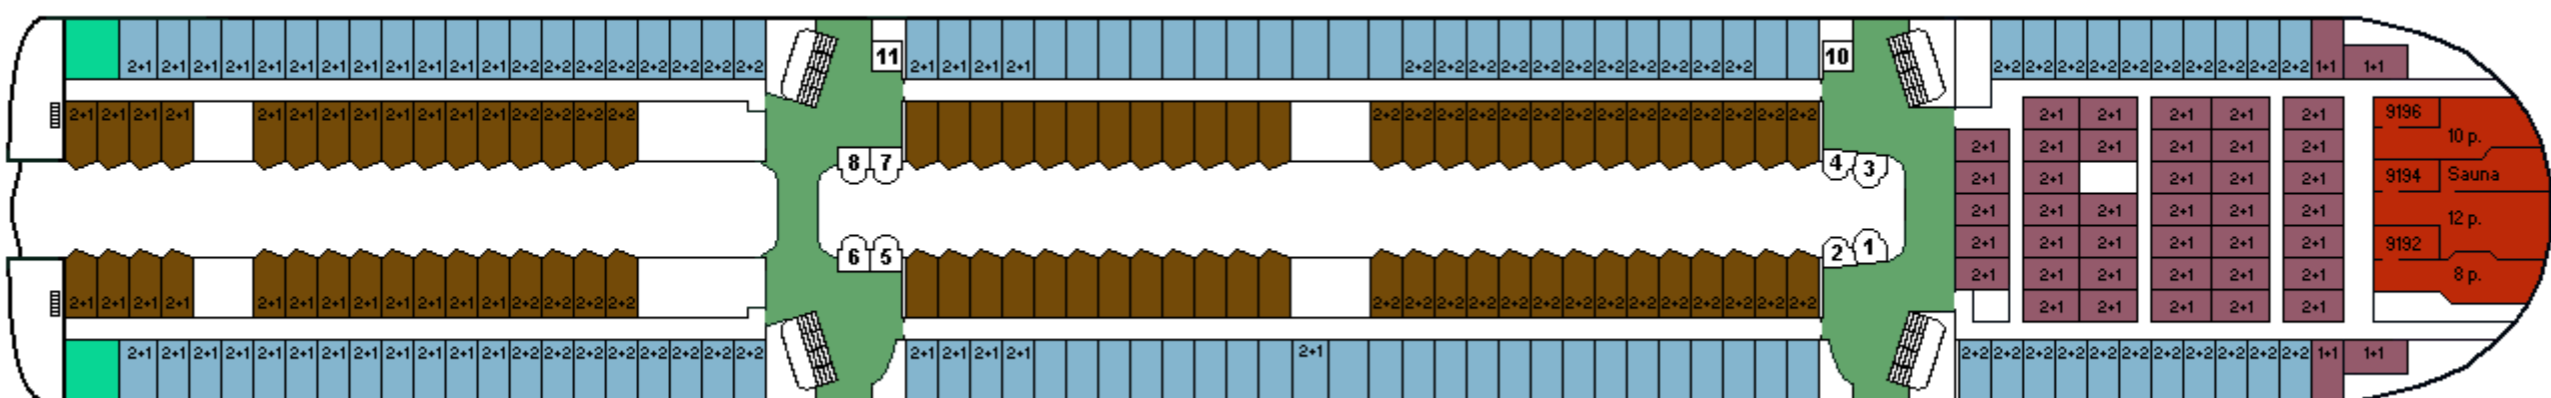

M/S SILJA SERENADE

CABIN PLAN 1992

Deck ★

Deck 12

Deck 11

Deck 10

Deck 9

Deck 8