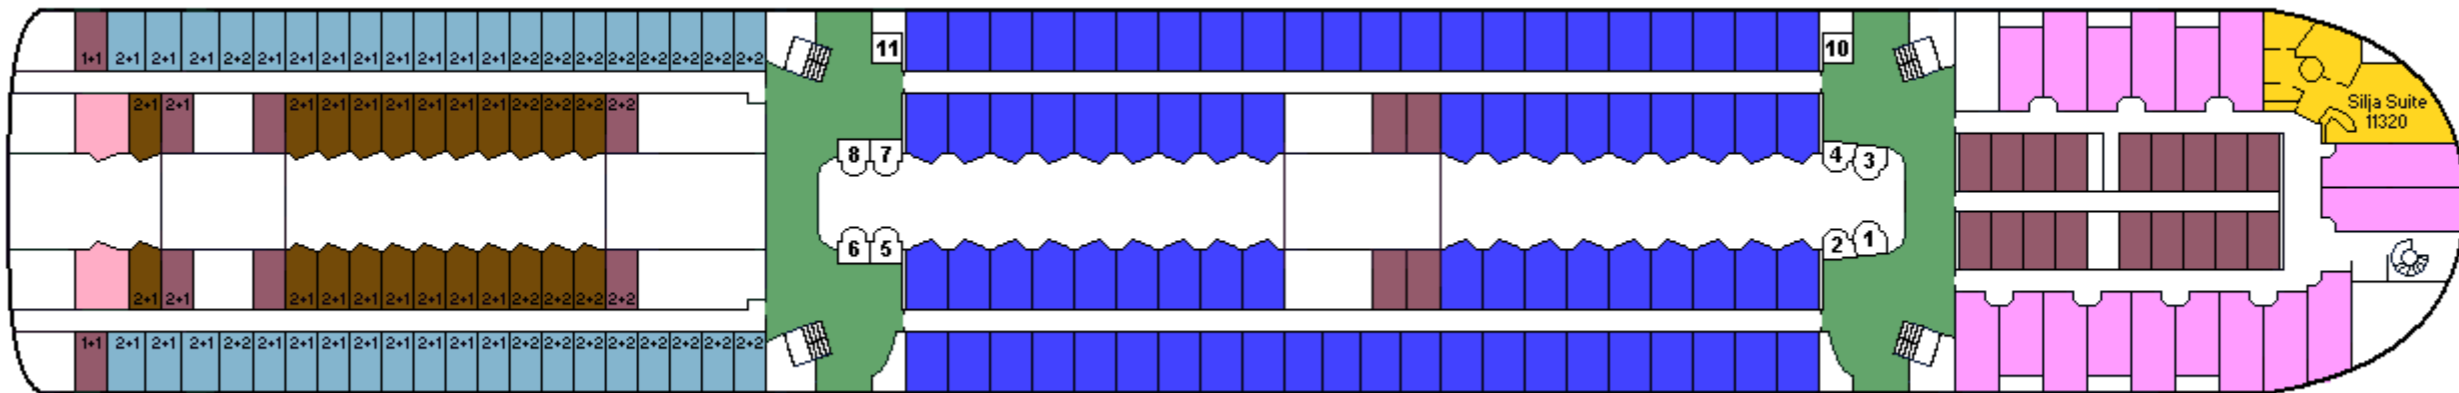

M/S SILJA SERENADE

CABIN PLAN 1992

Deck ★

Deck 12

Deck 11

Deck 10

Deck 9

Deck 8