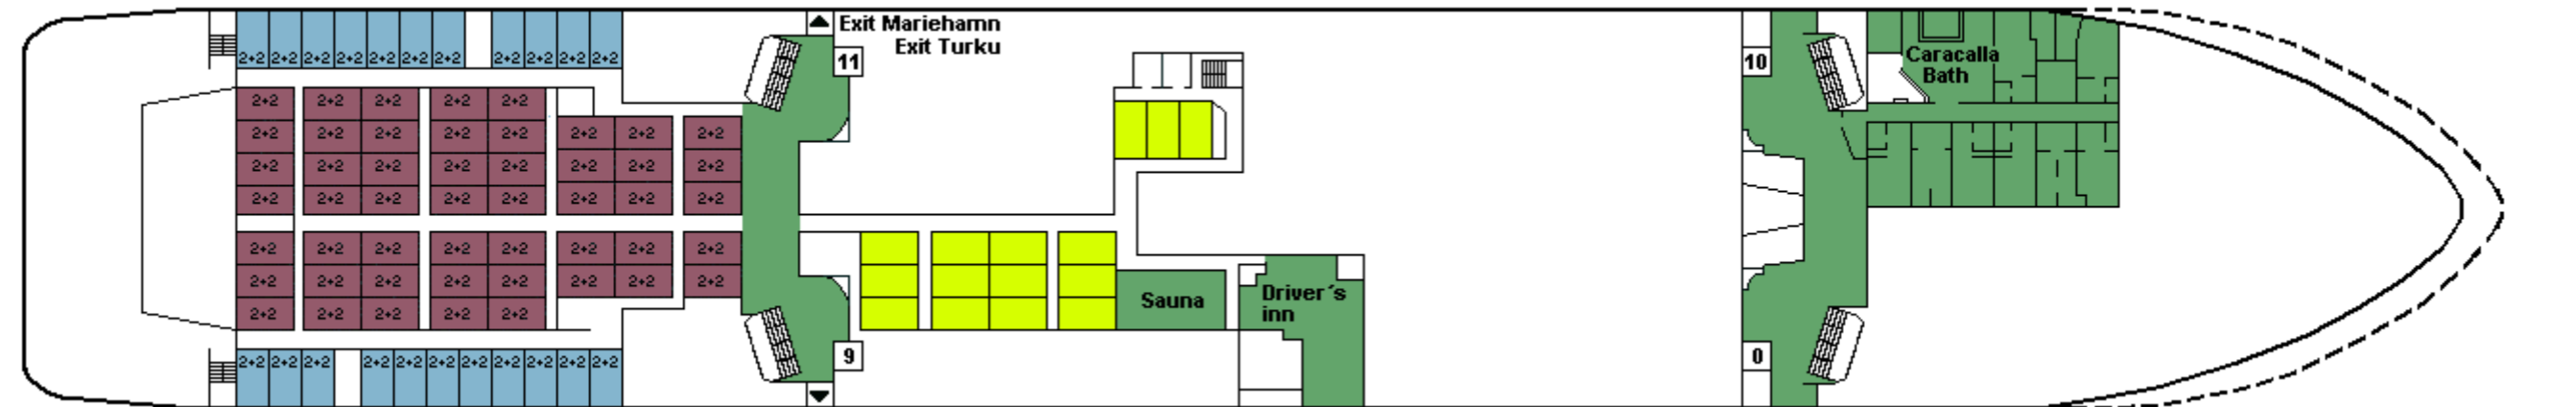

M/S SILJA SERENADE

CABIN PLAN 1993 (kesä)

Deck ★

Deck 12

Deck 11

Deck 10

Deck 9

Deck 8