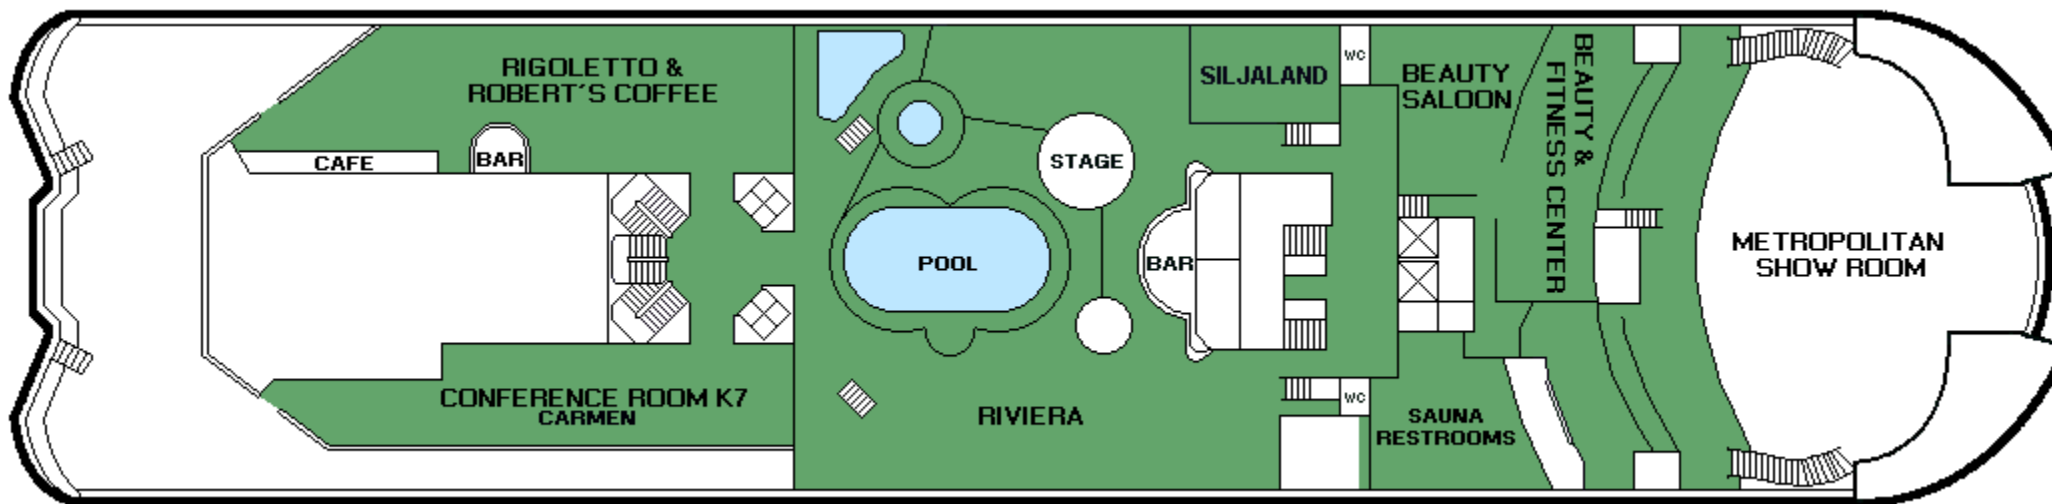

M/S SILJA OPERA

CABIN PLAN 2002

Deck 10

Deck 9

Deck 8

Deck 7

Deck 6

Deck 5

Deck 4

Deck 3

Deck 2

- | | | |
|-----------|------------------------|-------------|
| Sviitti | Seaside | Turisti I |
| Commodore | Seaside, allergiahytti | Turisti I-S |
| Silja | Seaside II | |