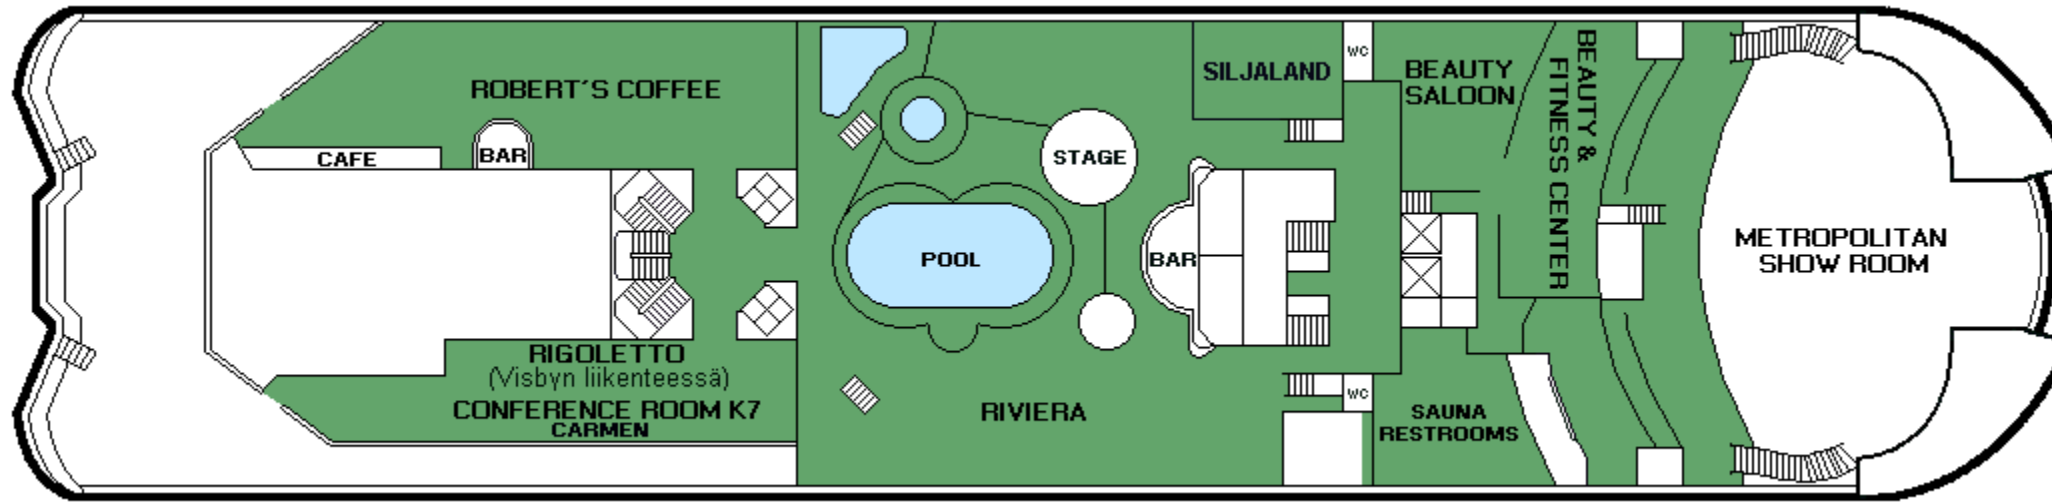

M/S SILJA OPERA

CABIN PLAN
2003

Deck 10

Deck 9

Deck 8

Deck 7

Deck 6

Deck 5

Deck 4

Deck 3

Deck 2

- | | | |
|-----------|------------------------|-------------|
| Sviitti | Seaside | Turisti I |
| Commodore | Seaside, allergiahytti | Turisti I-S |
| Silja | Seaside II | |