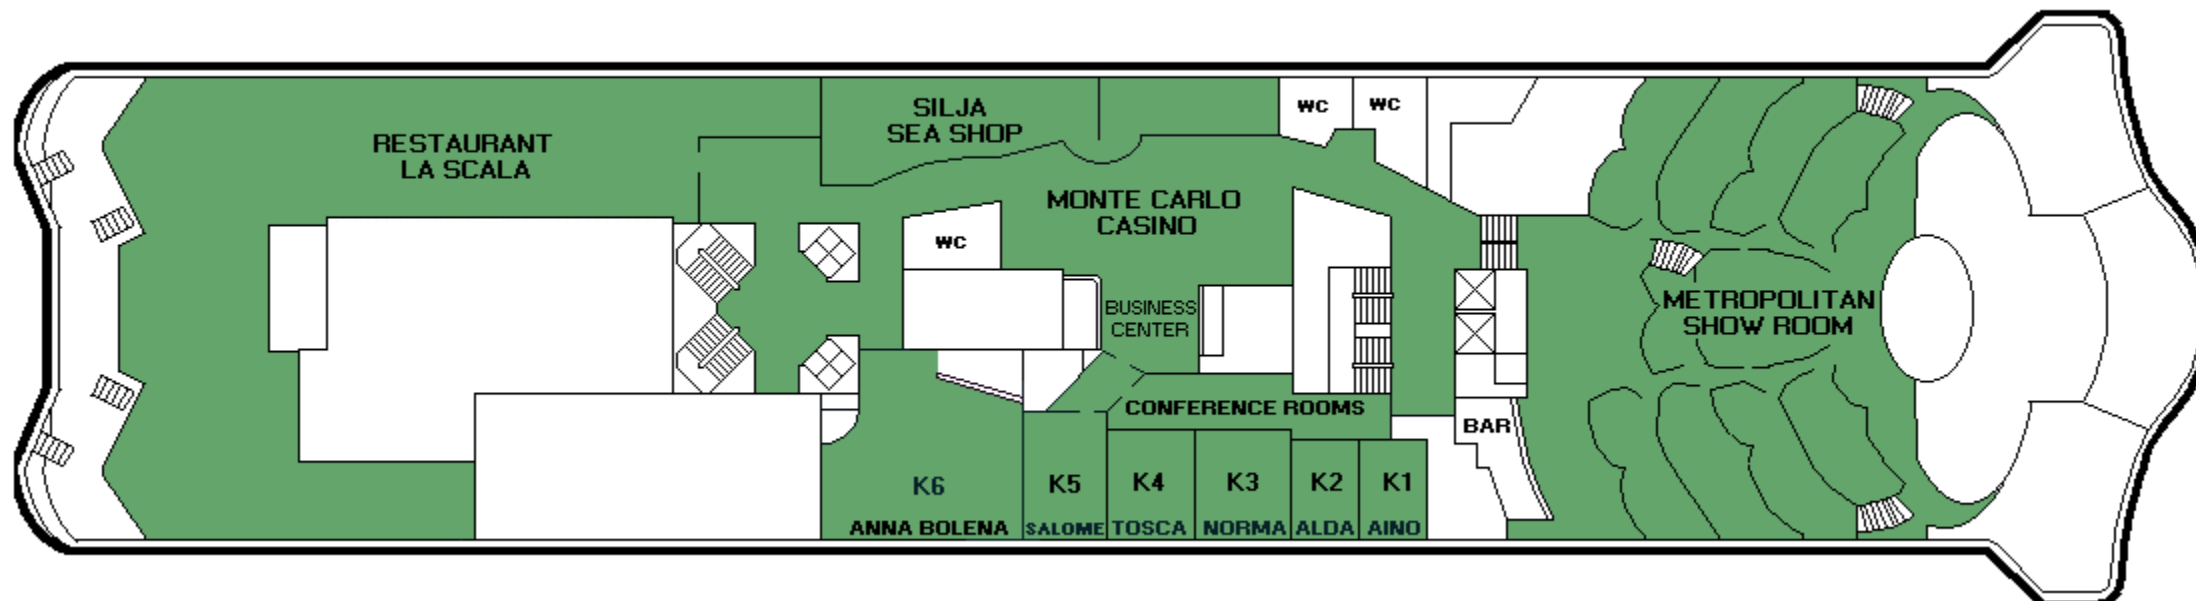

M/S SILJA OPERA

CABIN PLAN 2004

Deck 10

Deck 9

Deck 8

Deck 7

Deck 6

Deck 5

Deck 4

Deck 3

Deck 2

- | | | |
|---|--|--|
| ■ Sviitti | ■ Opera | ■ Tourist Outside |
| ■ Commodore | ■ Seaside | ■ Tourist Inside |
| ■ Silja | ■ Seaside, invahytti | ■ Tourist Inside |