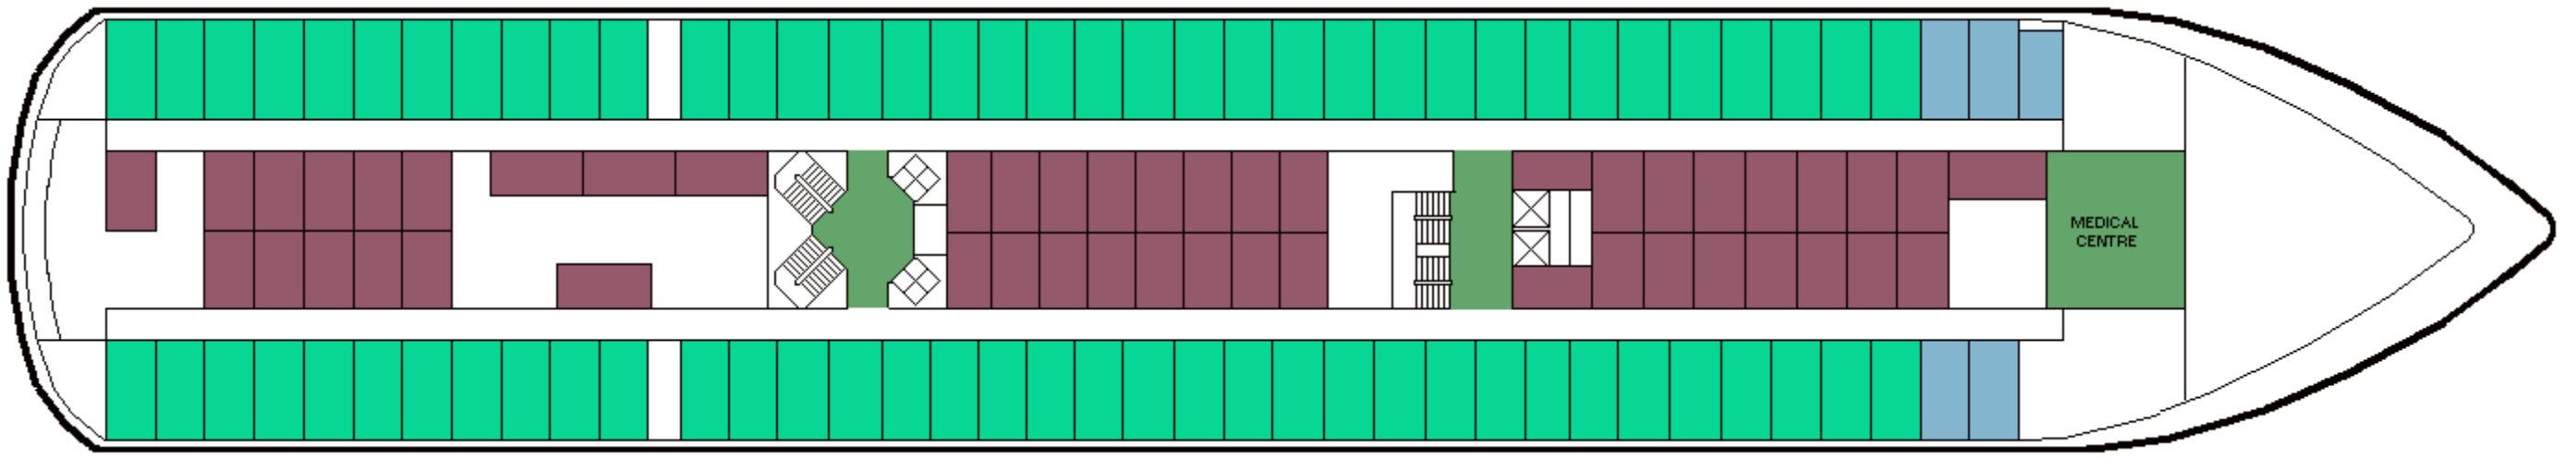

M/S SILJA OPERA

CABIN PLAN 2004

Deck 10

Deck 9

Deck 8

Deck 7

Deck 6

Deck 5

Deck 4

Deck 3

Deck 2

- | | | |
|---|--|--|
| ■ Sviitti | ■ Opera | ■ Tourist Outside |
| ■ Commodore | ■ Seaside | ■ Tourist Inside |
| ■ Silja | ■ Seaside, invahytti | ■ Tourist Inside |