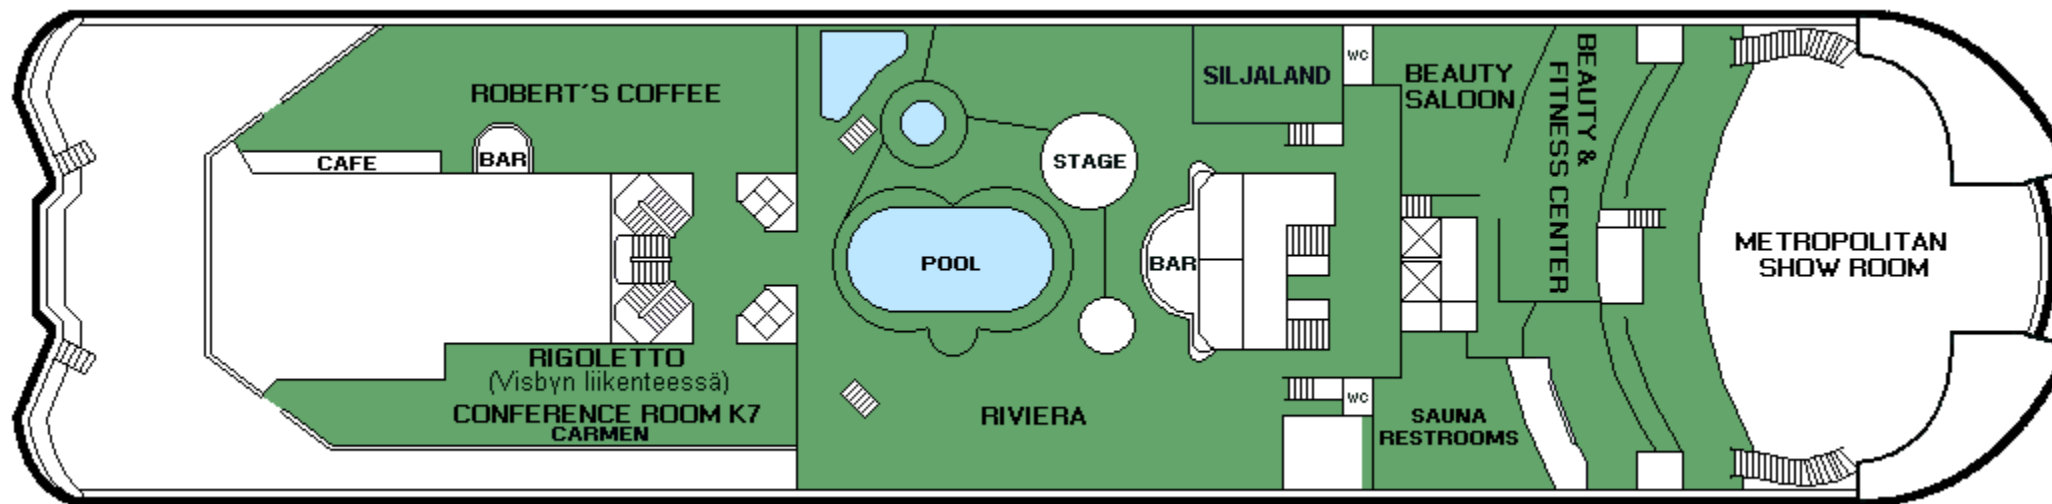

M/S SILJA OPERA

CABIN PLAN 2004

Deck 10

Deck 9

Deck 8

Deck 7

Deck 6

Deck 5

Deck 4

Deck 3

Deck 2

- | | | |
|---|--|--|
| ■ Sviitti | ■ Opera | ■ Tourist Outside |
| ■ Commodore | ■ Seaside | ■ Tourist Inside |
| ■ Silja | ■ Seaside, invahytti | ■ Tourist Inside |