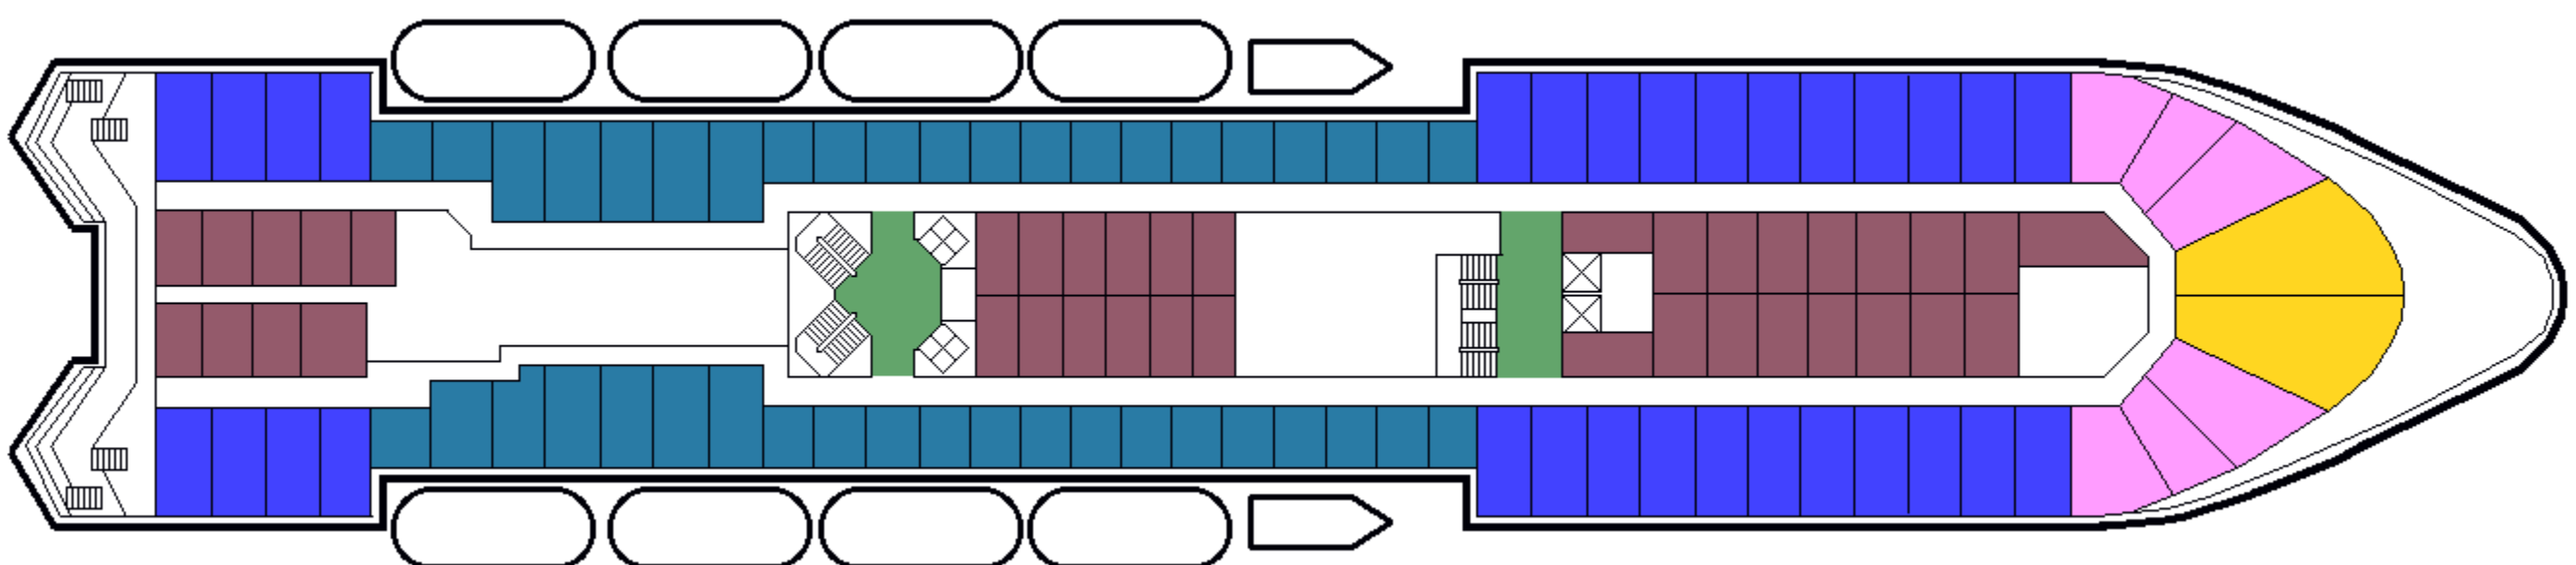

M/S SILJA OPERA

CABIN PLAN 2004

Deck 10

Deck 9

Deck 8

Deck 7

Deck 6

Deck 5

Deck 4

Deck 3

Deck 2

- | | | |
|---|--|--|
| ■ Sviitti | ■ Opera | ■ Tourist Outside |
| ■ Commodore | ■ Seaside | ■ Tourist Inside |
| ■ Silja | ■ Seaside, invahytti | ■ Tourist Inside |