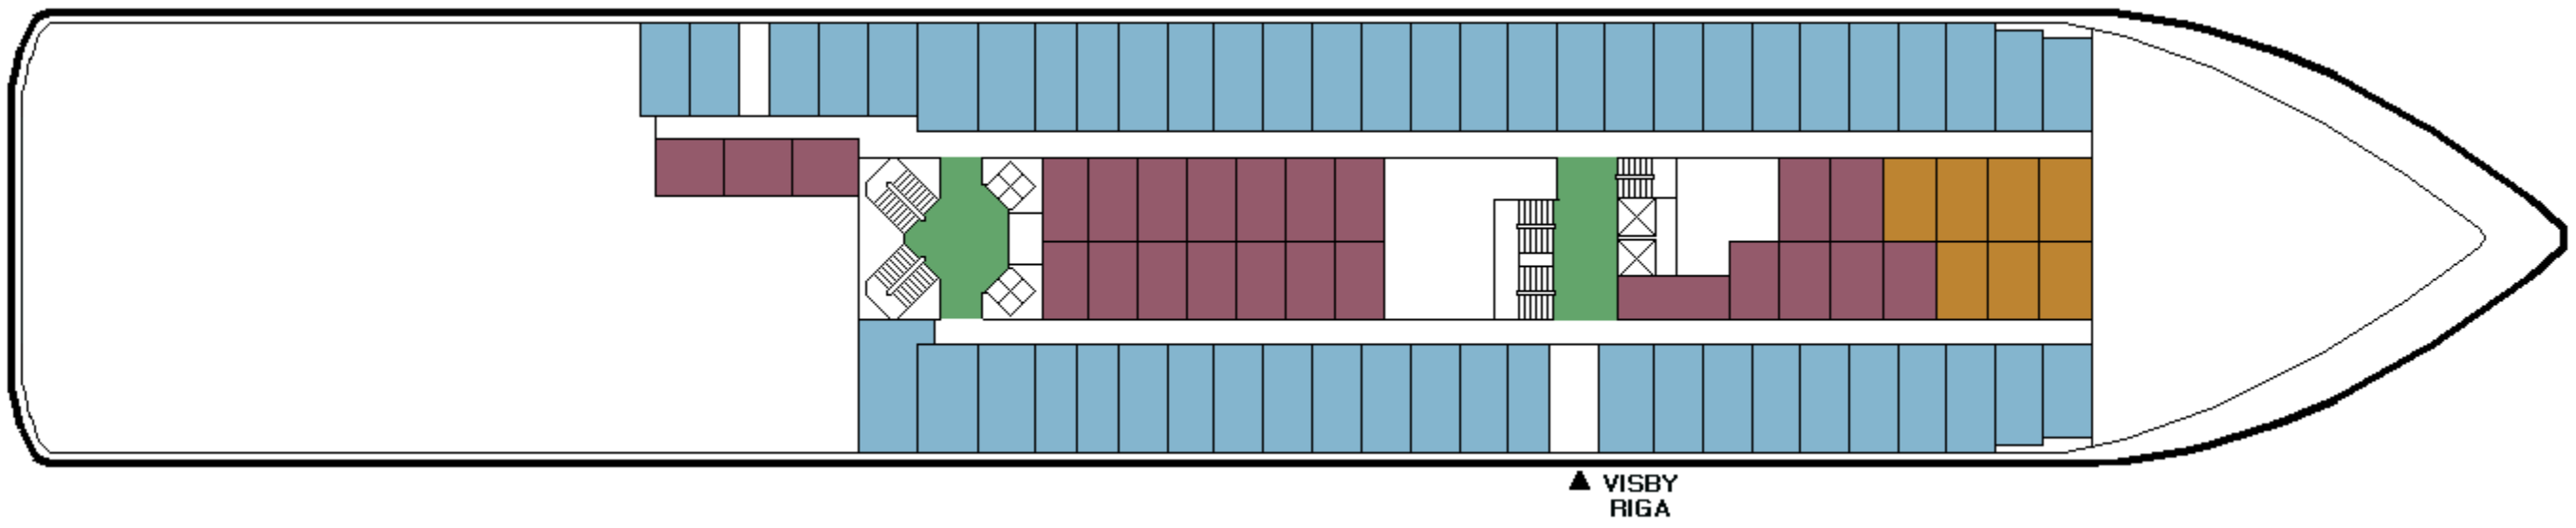

M/S SILJA OPERA

CABIN PLAN 2004

Deck 10

Deck 9

Deck 8

Deck 7

Deck 6

Deck 5

Deck 4

Deck 3

Deck 2

- | | | |
|---|--|--|
| ■ Sviitti | ■ Opera | ■ Tourist Outside |
| ■ Commodore | ■ Seaside | ■ Tourist Inside |
| ■ Silja | ■ Seaside, invahytti | ■ Tourist Inside |