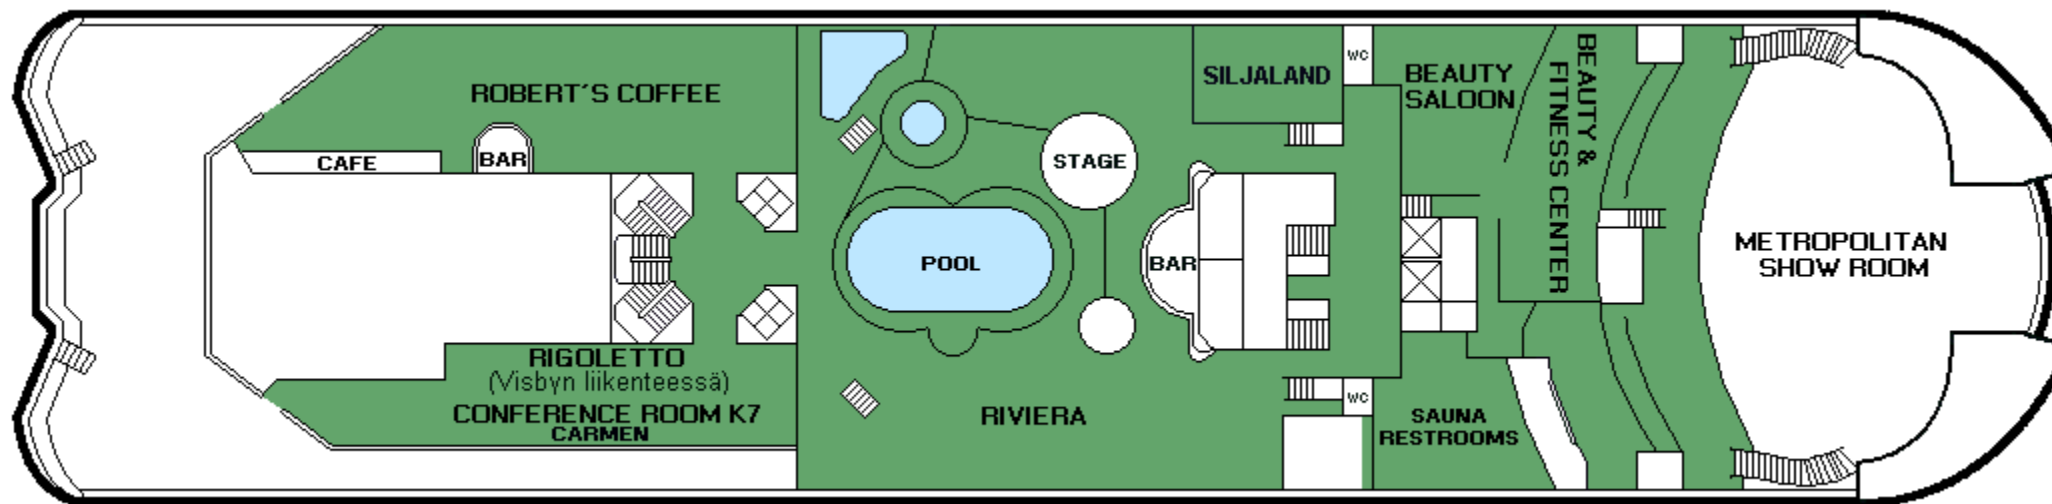

# M/S SILJA OPERA

## CABIN PLAN 2004

Deck 10

Deck 9

Deck 8

Deck 7

Deck 6

Deck 5

Deck 4

Deck 3

Deck 2

- |   |  |  |
|---|--|--|
| <span style="color: yellow;">■</span> Sviitti | <span style="color: lightblue;">■</span> Seaside           | <span style="color: maroon;">■</span> Turisti Inside |
| <span style="color: pink;">■</span> Commodore | <span style="color: grey;">■</span> Seaside, allergiahytti | <span style="color: orange;">■</span> Turisti Inside |
| <span style="color: blue;">■</span> Silja     | <span style="color: darkblue;">■</span> Turisti Outside    |  |