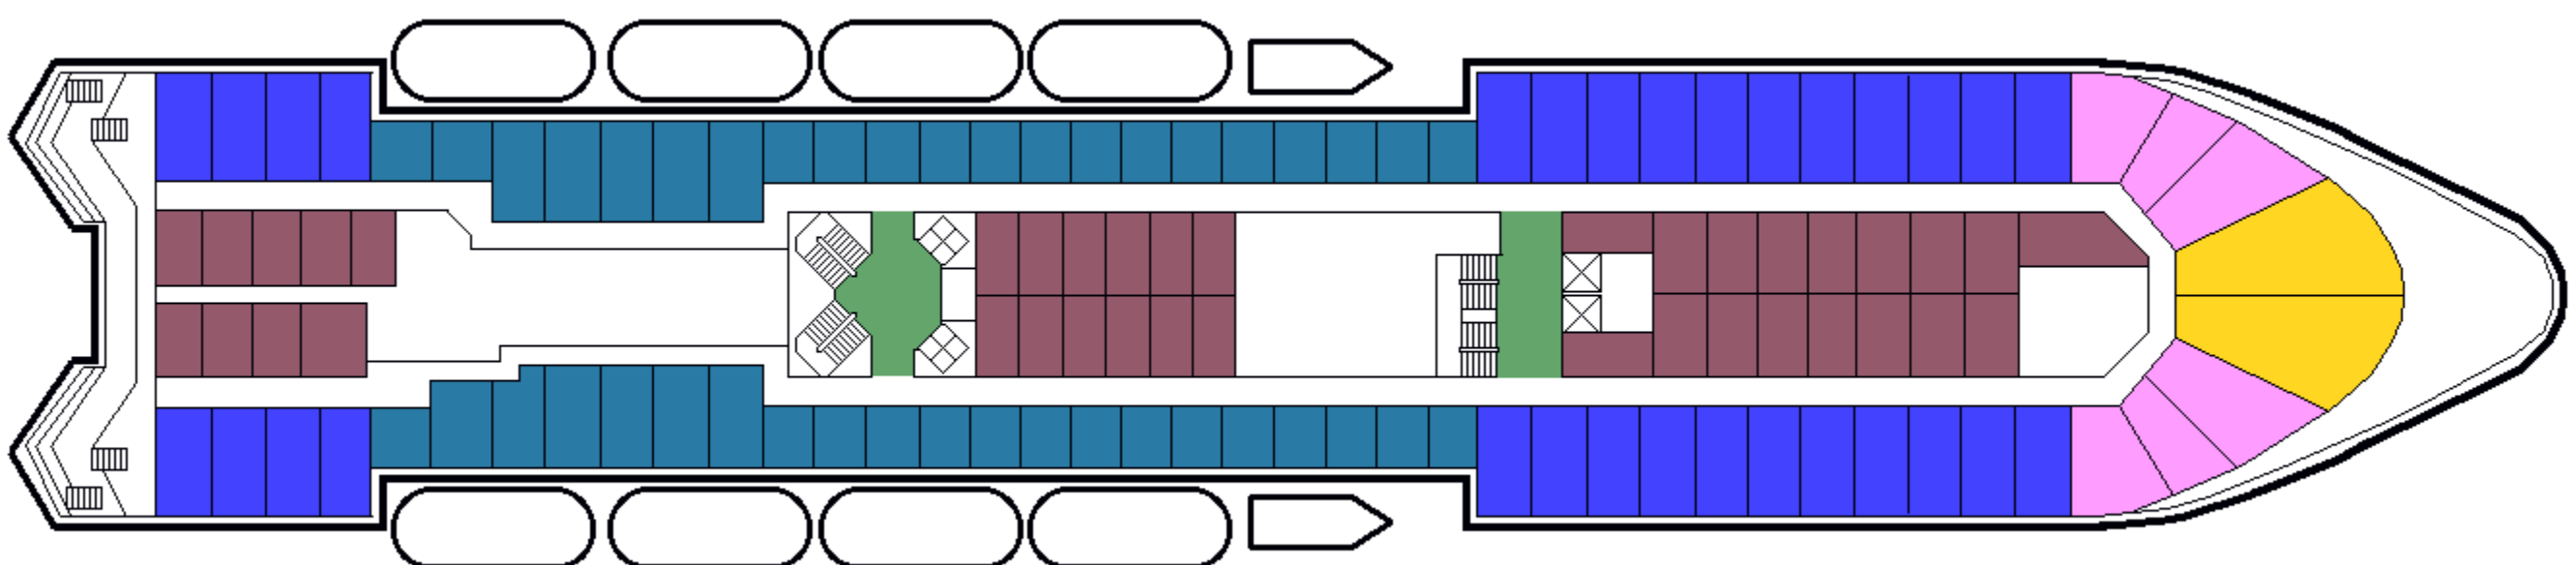

## CABIN PLAN 2004

Deck 10

Deck 9

Deck 8

Deck 7

Deck 6

Deck 5

Deck 4

Deck 3

Deck 2

- |   |  |  |
|---|--|--|
| <span style="color: yellow;">■</span> Sviitti | <span style="color: lightblue;">■</span> Seaside           | <span style="color: maroon;">■</span> Turisti Inside |
| <span style="color: pink;">■</span> Commodore | <span style="color: grey;">■</span> Seaside, allergiahytti | <span style="color: orange;">■</span> Turisti Inside |
| <span style="color: blue;">■</span> Silja     | <span style="color: darkblue;">■</span> Turisti Outside    |  |