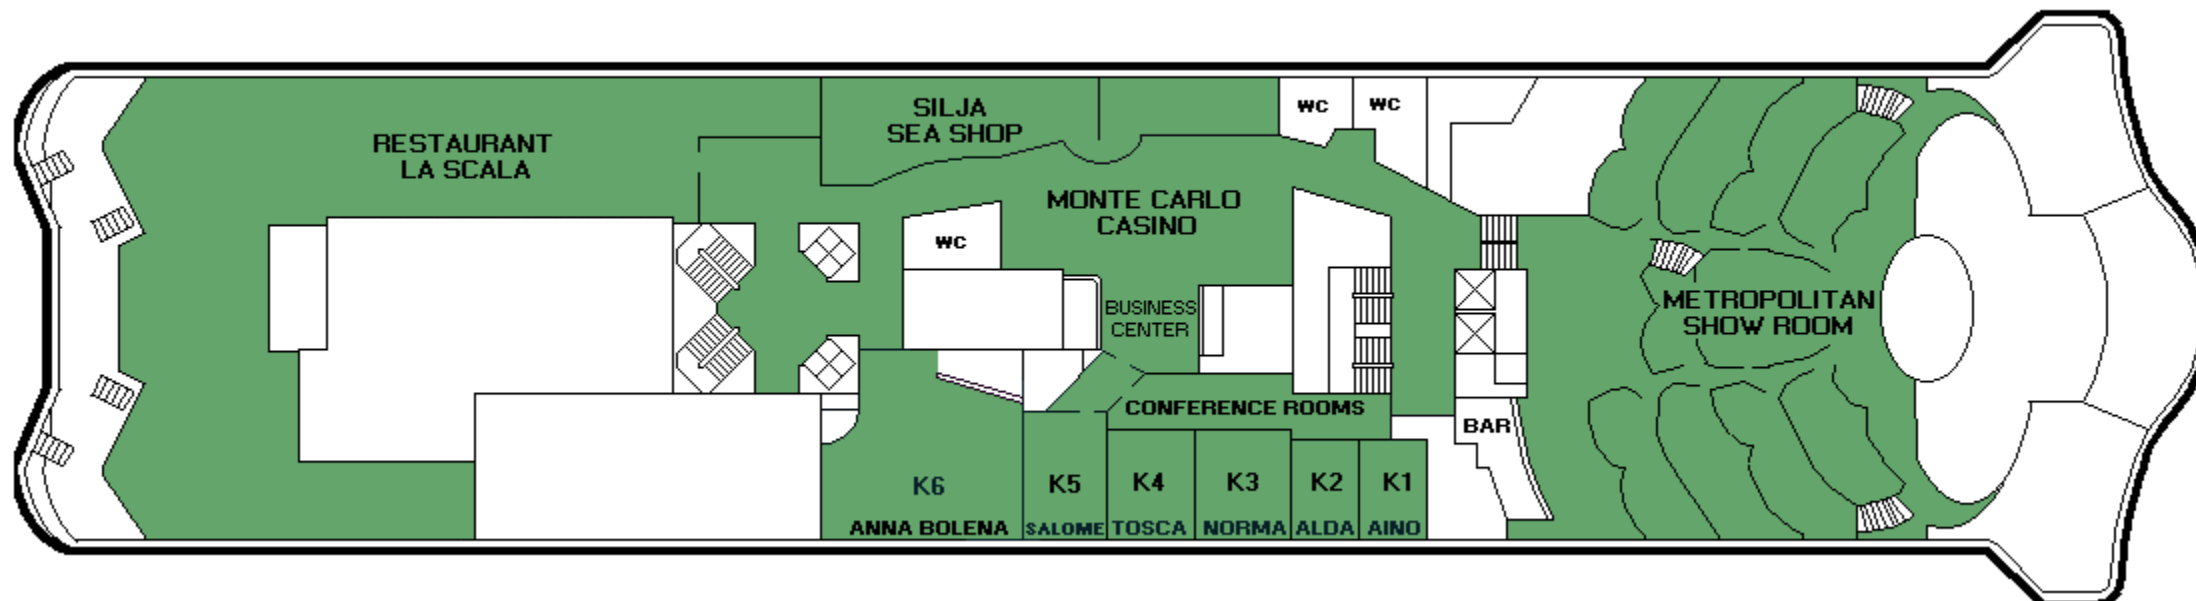

M/S SILJA OPERA

CABIN PLAN 2005

Deck 10

Deck 9

Deck 8

Deck 7

Deck 6

Deck 5

Deck 4

Deck 3

Deck 2

- | | | |
|-----------|--------------------|-----------------|
| Sviitti | Seaside Plus | Tourist Outside |
| Commodore | Seaside | Tourist Inside |
| Silja | Seaside, invahytti | Tourist Inside |