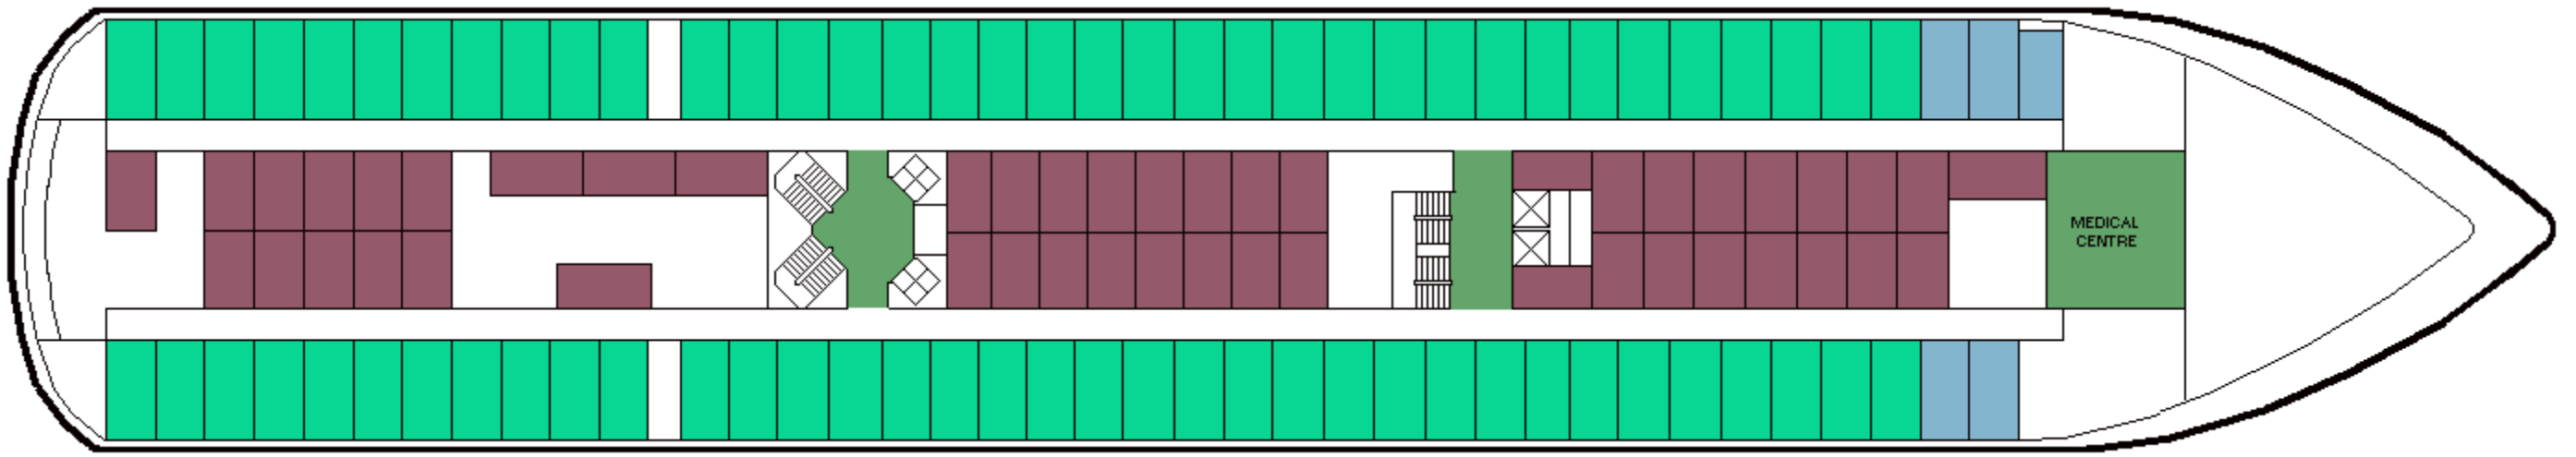

M/S SILJA OPERA

CABIN PLAN 2005

Deck 10

Deck 9

Deck 8

Deck 7

Deck 6

Deck 5

Deck 4

Deck 3

Deck 2

- | | | |
|-----------|--------------------|-----------------|
| Sviitti | Seaside Plus | Tourist Outside |
| Commodore | Seaside | Tourist Inside |
| Silja | Seaside, invahytti | Tourist Inside |