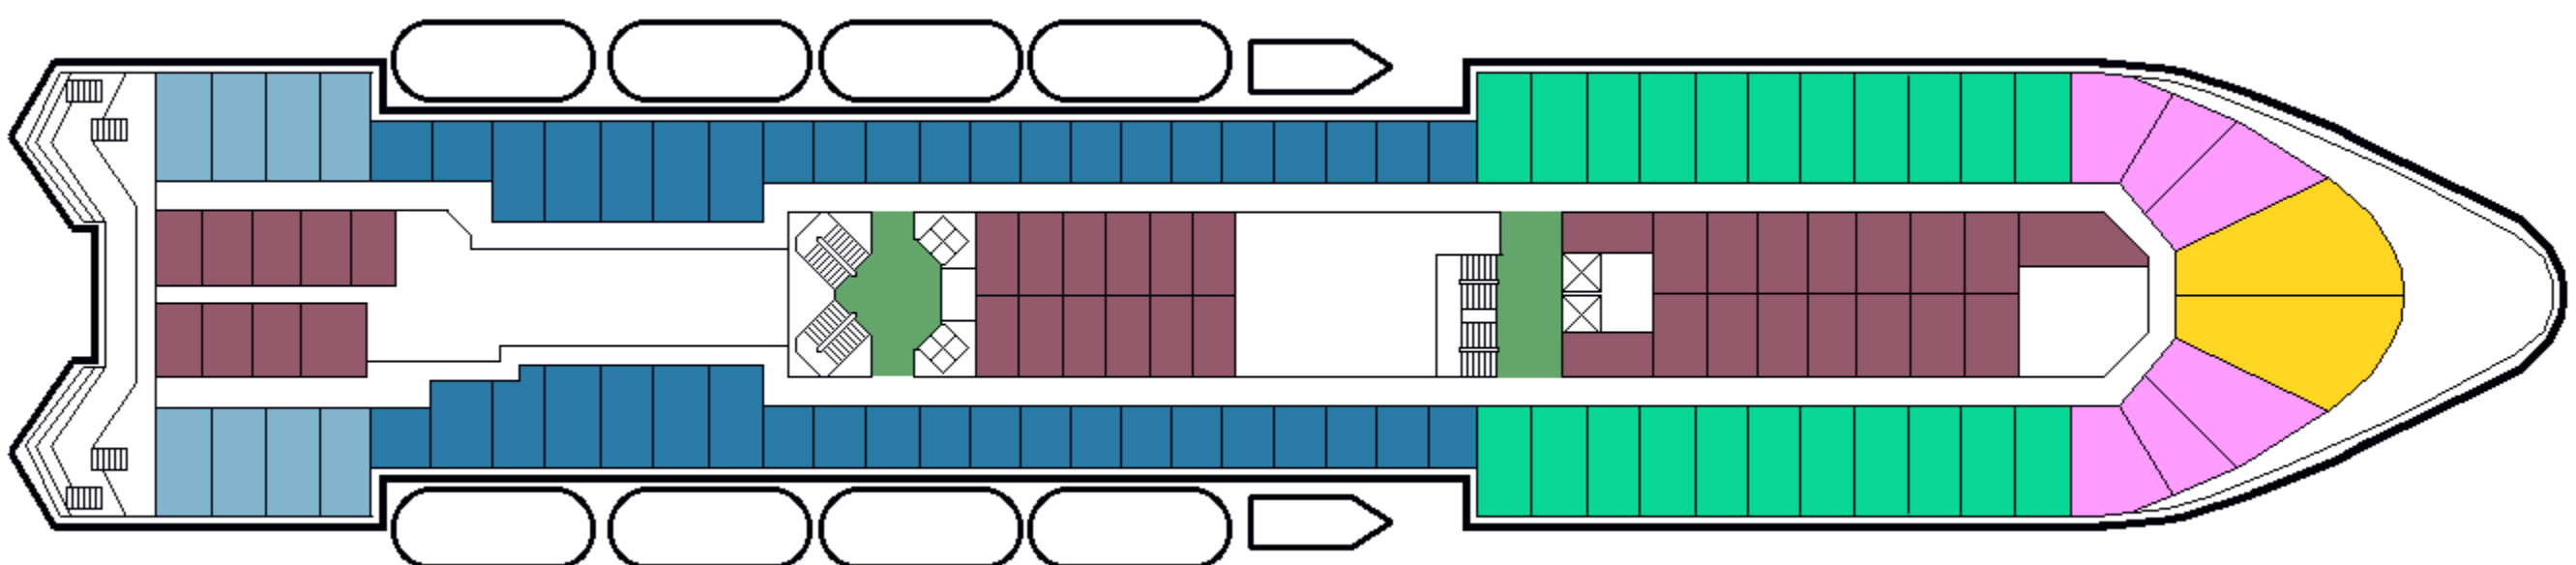

M/S SILJA OPERA

CABIN PLAN 2005

Deck 10

Deck 9

Deck 8

Deck 7

Deck 6

Deck 5

Deck 4

Deck 3

Deck 2

- | | | |
|-----------|--------------------|-----------------|
| Sviitti | Seaside Plus | Tourist Outside |
| Commodore | Seaside | Tourist Inside |
| Silja | Seaside, invahytti | Tourist Inside |