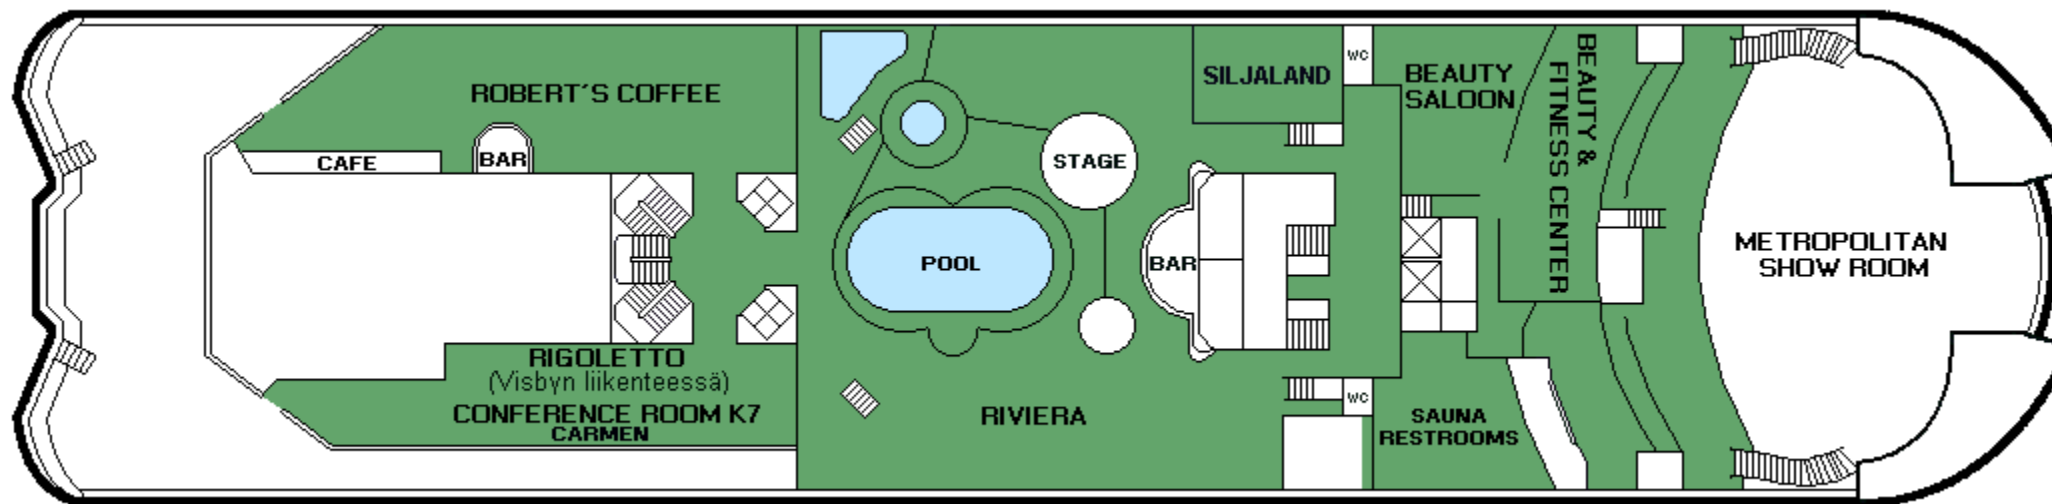

M/S SILJA OPERA

CABIN PLAN 2005

Deck 10

Deck 9

Deck 8

Deck 7

Deck 6

Deck 5

Deck 4

Deck 3

Deck 2

- | | | |
|-----------|--------------------|-----------------|
| Sviitti | Seaside Plus | Tourist Outside |
| Commodore | Seaside | Tourist Inside |
| Silja | Seaside, invahytti | Tourist Inside |