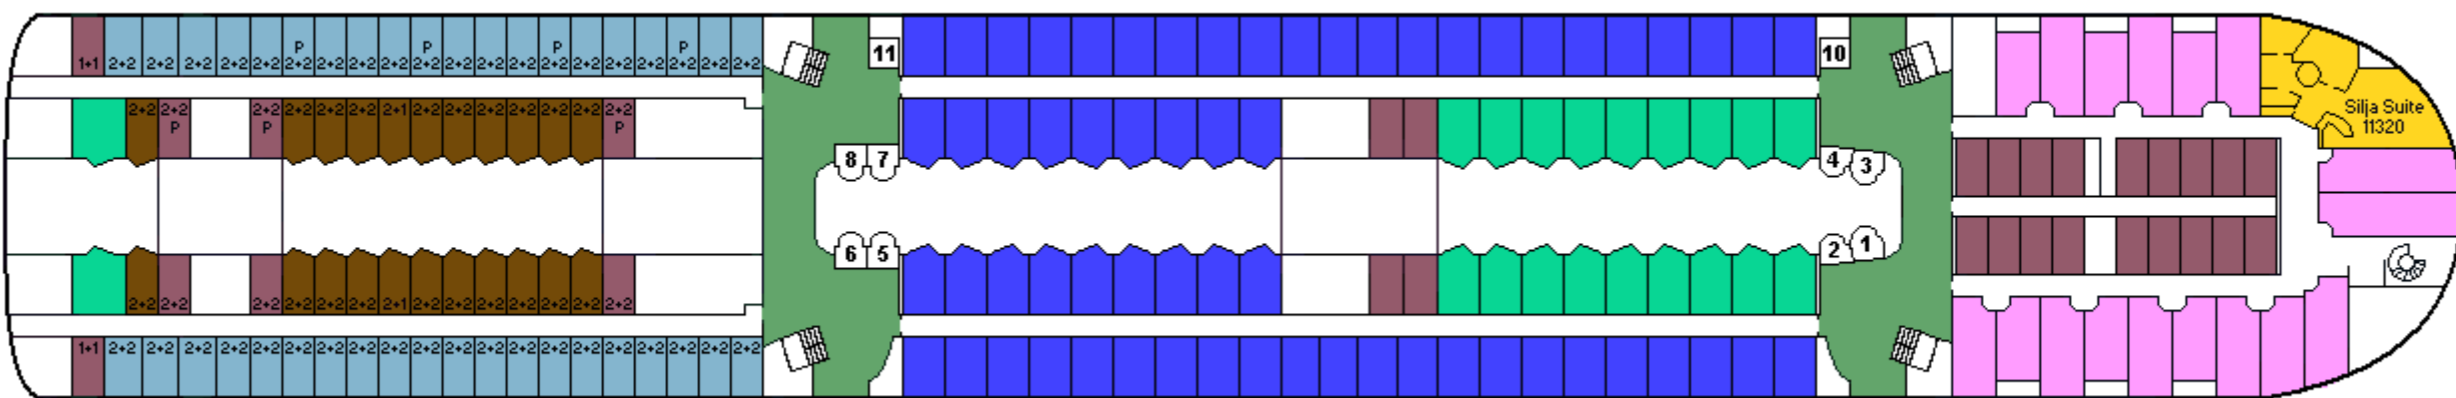

M/S SILJA SERENADE

CABIN PLAN 2006

Deck ★

Deck 12

Deck 11

Deck 10

Deck 9

Deck 8