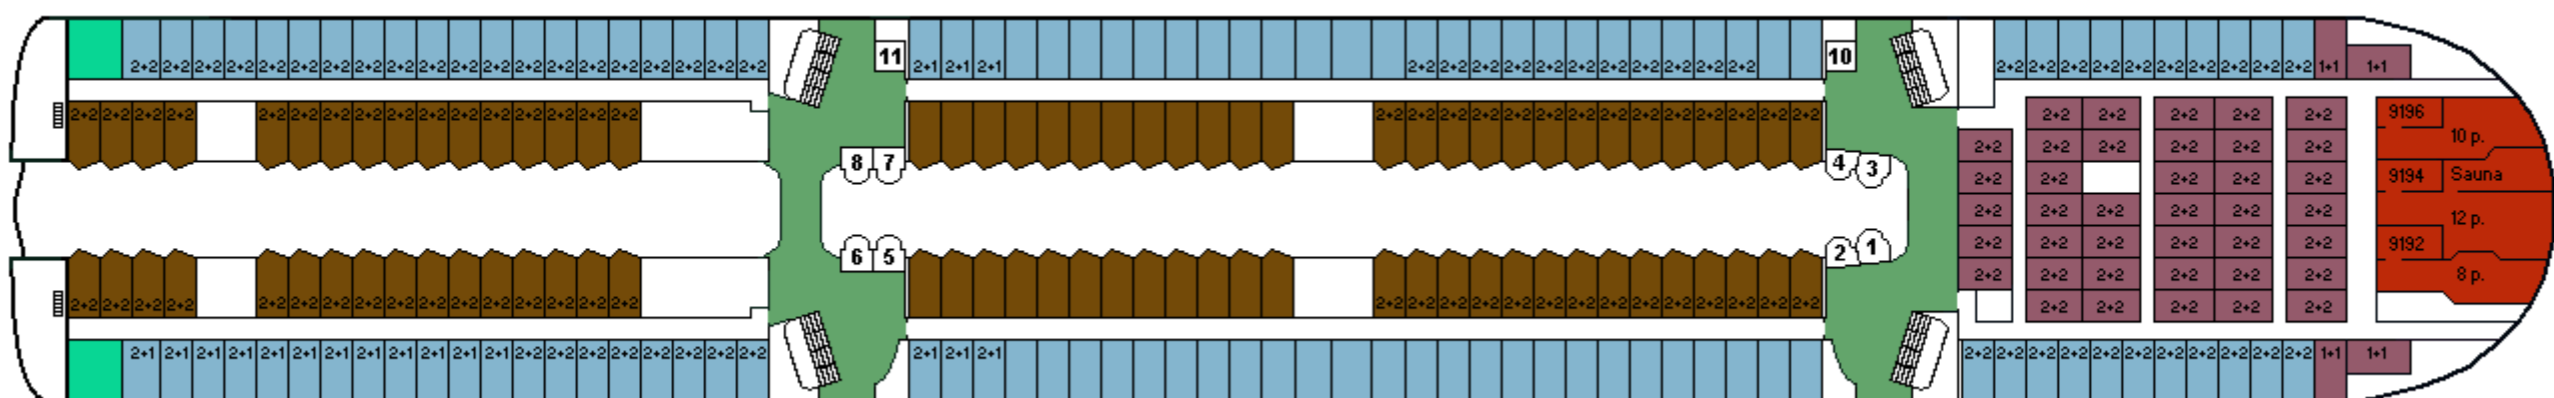

M/S SILJA SERENADE

CABIN PLAN 2006

Deck ★

Deck 12

Deck 11

Deck 10

Deck 9

Deck 8