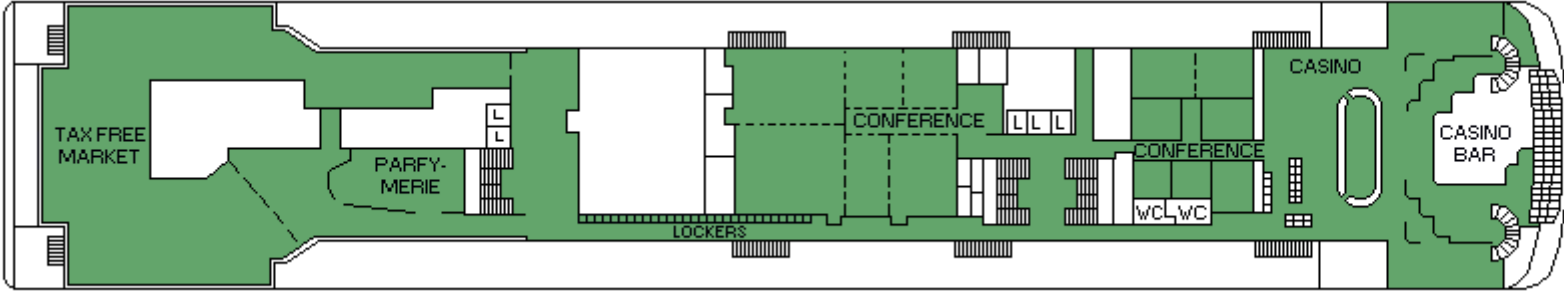

M/S SILJA FESTIVAL

CABIN PLAN 1994

Deck 9

Deck 8

Deck 7

Deck 6

Deck 5

Deck 4

**Deck 3A
Deck 3B**

Deck 1

Deck 2

- | | | |
|----------------|---------------------------------|-------------|
| Festival Suite | Seaside for allergic passengers | Tourist I-S |
| Silja Class | Seaside for disabled passengers | Tourist II |
| Seaside | Tourist I | Sleep-in |