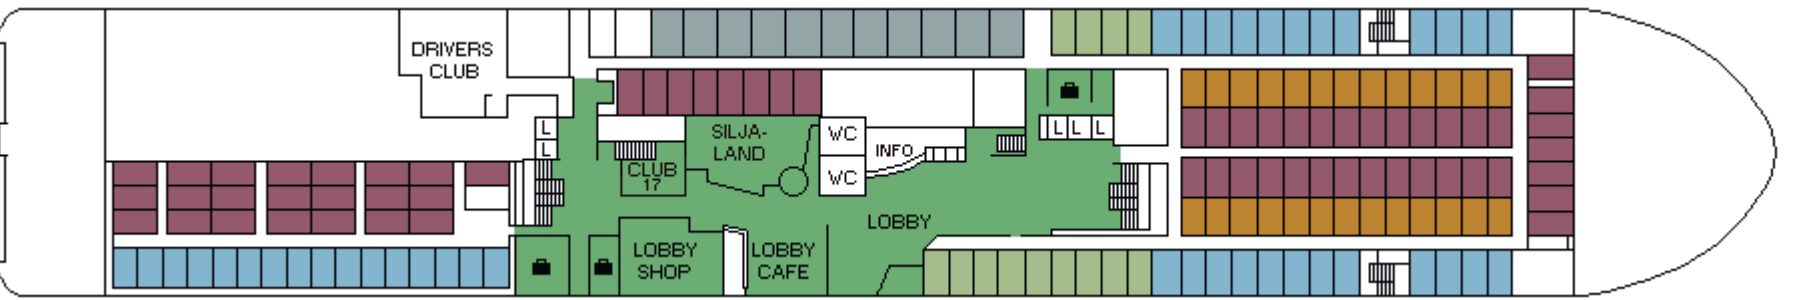

M/S SILJA FESTIVAL

CABIN PLAN 1994

Deck 9

Deck 8

Deck 7

Deck 6

Deck 5

Deck 4

**Deck 3A
Deck 3B**

Deck 1

Deck 2

- | | | |
|----------------|---------------------------------|-------------|
| Festival Suite | Seaside for allergic passengers | Tourist I-S |
| Silja Class | Seaside for disabled passengers | Tourist II |
| Seaside | Tourist I | Sleep-in |