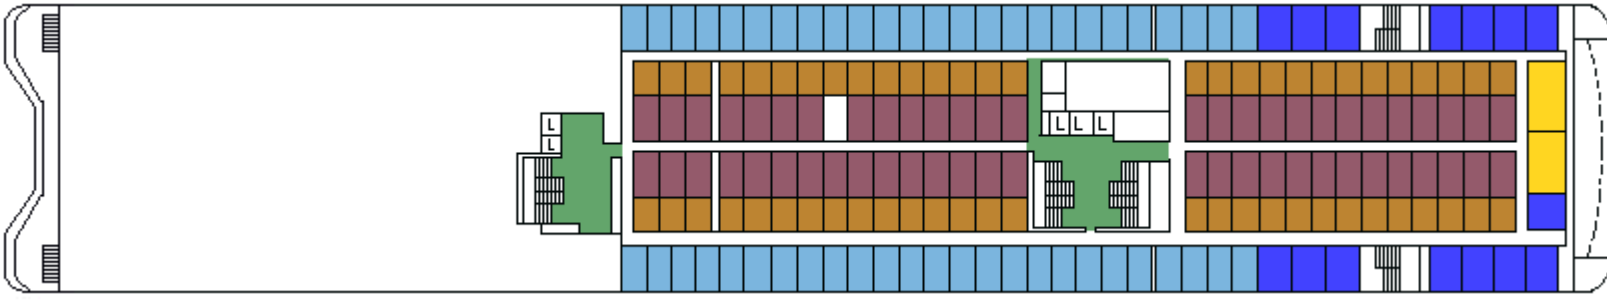

M/S SILJA FESTIVAL

CABIN PLAN 1994

Deck 9

Deck 8

Deck 7

Deck 6

Deck 5

Deck 4

**Deck 3A
Deck 3B**

Deck 1

Deck 2

- | | | |
|----------------|---------------------------------|-------------|
| Festival Suite | Seaside for allergic passengers | Tourist I-S |
| Silja Class | Seaside for disabled passengers | Tourist II |
| Seaside | Tourist I | Sleep-in |