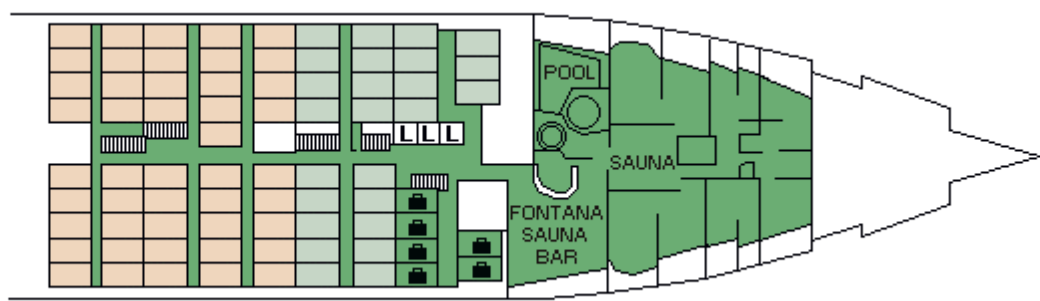

M/S SILJA FESTIVAL

CABIN PLAN 1994

Deck 9

Deck 8

Deck 7

Deck 6

Deck 5

Deck 4

**Deck 3A
Deck 3B**

Deck 1

Deck 2

- | | | |
|----------------|---------------------------------|-------------|
| Festival Suite | Seaside for allergic passengers | Tourist I-S |
| Silja Class | Seaside for disabled passengers | Tourist II |
| Seaside | Tourist I | Sleep-in |