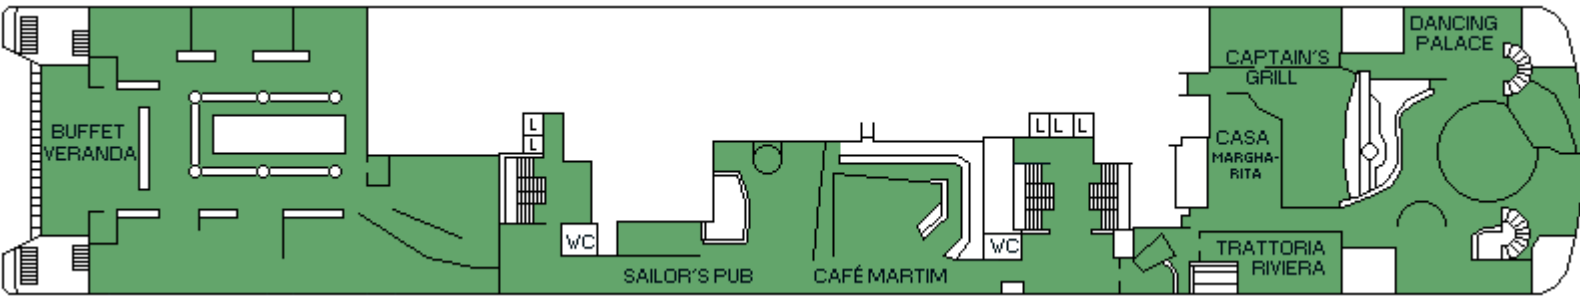

M/S SILJA FESTIVAL

CABIN PLAN 1994

Deck 9

Deck 8

Deck 7

Deck 6

Deck 5

Deck 4

**Deck 3A
Deck 3B**

Deck 1

Deck 2

- | | | |
|----------------|---------------------------------|-------------|
| Festival Suite | Seaside for allergic passengers | Tourist I-S |
| Silja Class | Seaside for disabled passengers | Tourist II |
| Seaside | Tourist I | Sleep-in |