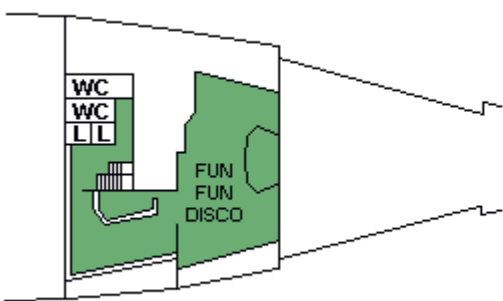

M/S SILJA FESTIVAL

CABIN PLAN 1994

Deck 9

Deck 8

Deck 7

Deck 6

Deck 5

Deck 4

**Deck 3A
Deck 3B**

Deck 1

Deck 2

- | | | |
|----------------|---------------------------------|-------------|
| Festival Suite | Seaside for allergic passengers | Tourist I-S |
| Silja Class | Seaside for disabled passengers | Tourist II |
| Seaside | Tourist I | Sleep-in |