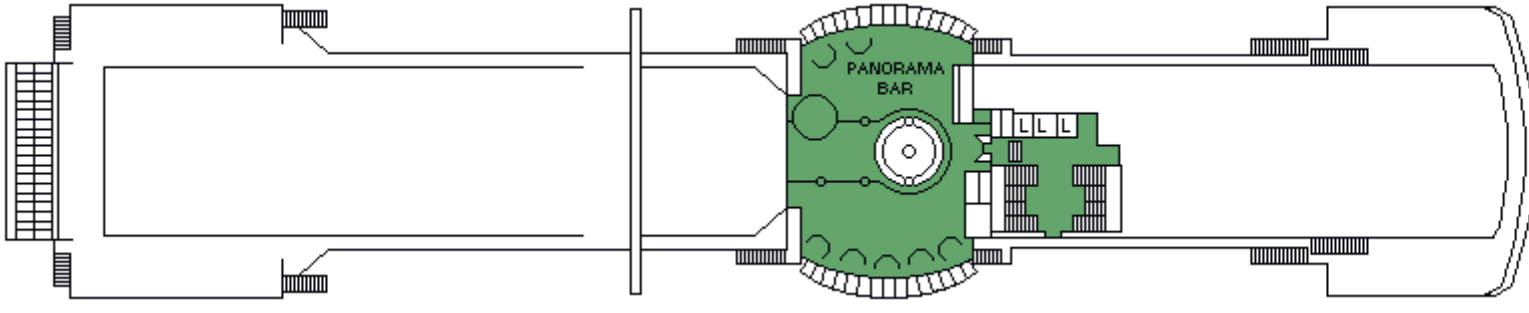

M/S SILJA FESTIVAL

CABIN PLAN 1994

Deck 9

Deck 8

Deck 7

Deck 6

Deck 5

Deck 4

**Deck 3A
Deck 3B**

Deck 1

Deck 2

- | | | |
|----------------|---------------------------------|-------------|
| Festival Suite | Seaside for allergic passengers | Tourist I-S |
| Silja Class | Seaside for disabled passengers | Tourist II |
| Seaside | Tourist I | Sleep-in |