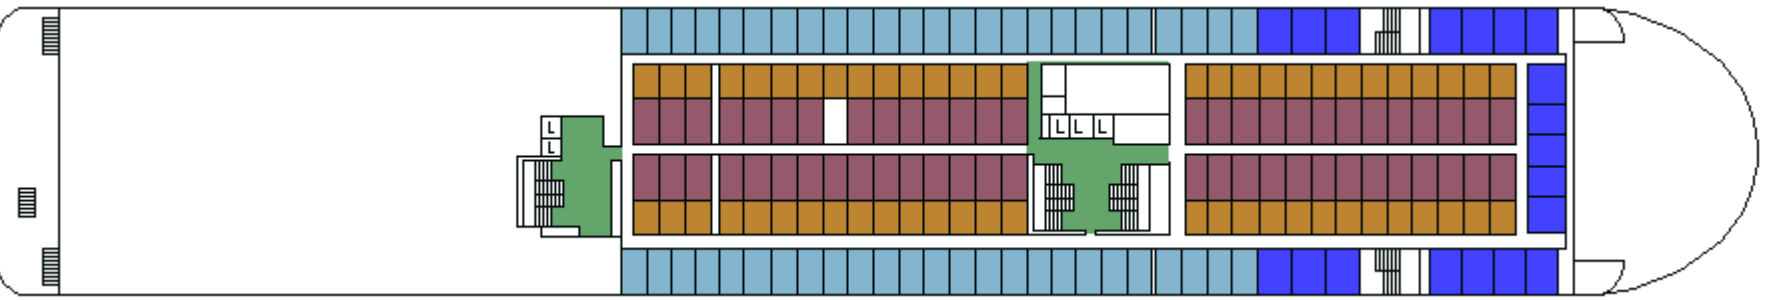

M/S SILJA FESTIVAL

CABIN PLAN 1994

Deck 9

Deck 8

Deck 7

Deck 6

Deck 5

Deck 4

**Deck 3A
Deck 3B**

Deck 1

Deck 2

- | | | |
|----------------|---------------------------------|-------------|
| Festival Suite | Seaside for allergic passengers | Tourist I-S |
| Silja Class | Seaside for disabled passengers | Tourist II |
| Seaside | Tourist I | Sleep-in |