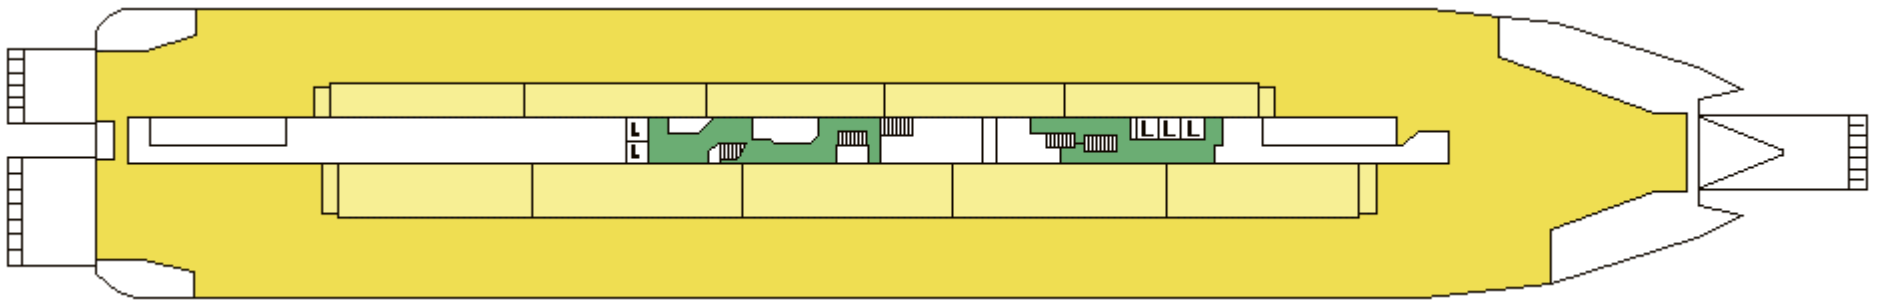

M/S SILJA FESTIVAL

CABIN PLAN 1994

Deck 9

Deck 8

Deck 7

Deck 6

Deck 5

Deck 4

**Deck 3A
Deck 3B**

Deck 1

Deck 2

- | | | |
|----------------|---------------------------------|-------------|
| Festival Suite | Seaside for allergic passengers | Tourist I-S |
| Silja Class | Seaside for disabled passengers | Tourist II |
| Seaside | Tourist I | Sleep-in |