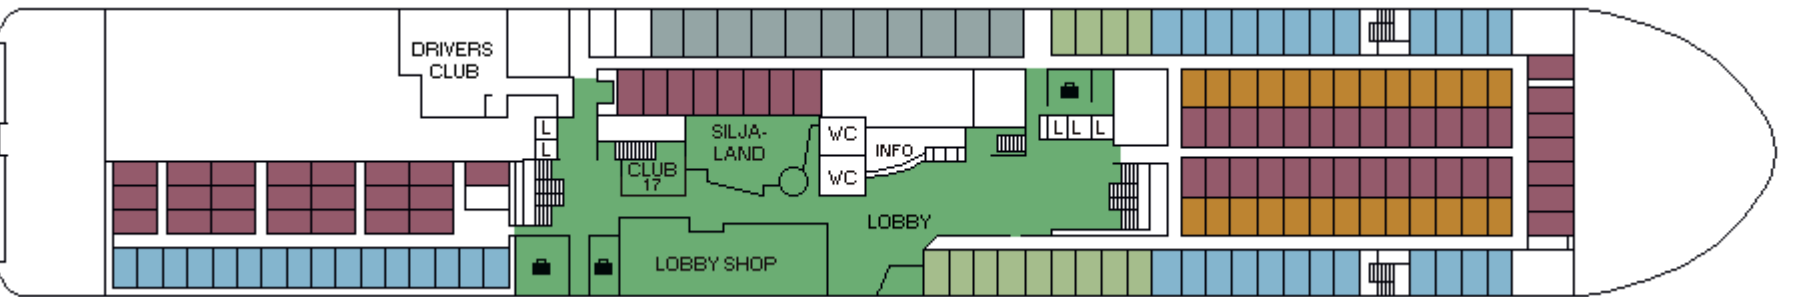

M/S SILJA FESTIVAL

CABIN PLAN 2005

Deck 9

Deck 8

Deck 7

Deck 6

Deck 5

Deck 4

**Deck 3A
Deck 3B**

Deck 1

Deck 2

- | | | |
|----------------|---------------------------------|-------------|
| Festival Suite | Seaside for allergic passengers | Tourist I-S |
| Silja Class | Seaside for disabled passengers | Tourist II |
| Seaside | Tourist I | |