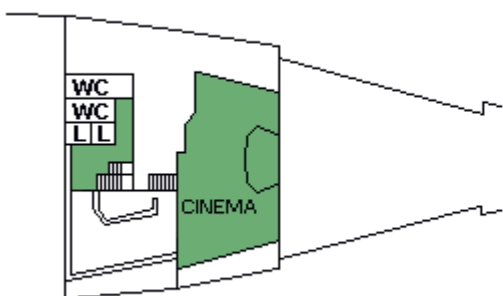

M/S SILJA FESTIVAL

CABIN PLAN 2005

Deck 9

Deck 8

Deck 7

Deck 6

Deck 5

Deck 4

**Deck 3A
Deck 3B**

Deck 1

Deck 2

- | | | |
|----------------|---------------------------------|-------------|
| Festival Suite | Seaside for allergic passengers | Tourist I-S |
| Silja Class | Seaside for disabled passengers | Tourist II |
| Seaside | Tourist I | |