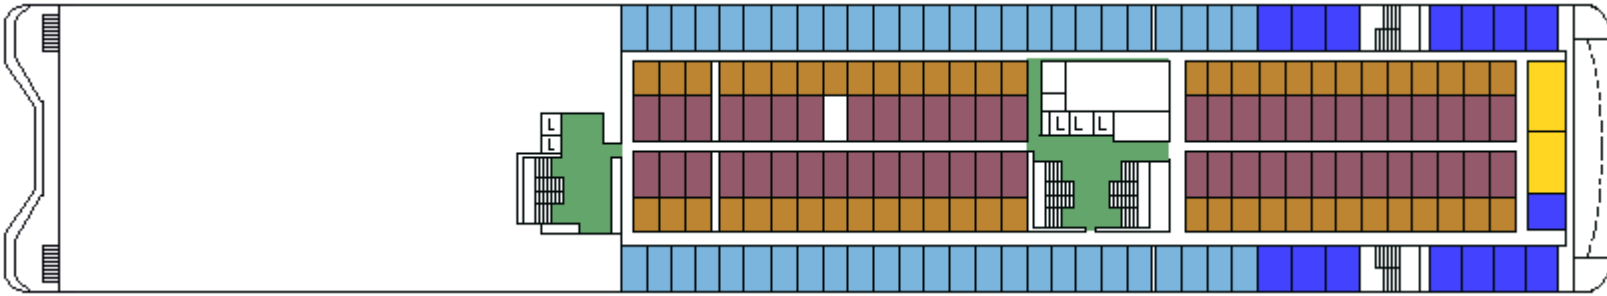

M/S SILJA FESTIVAL

CABIN PLAN 2005

Deck 9

Deck 8

Deck 7

Deck 6

Deck 5

Deck 4

**Deck 3A
Deck 3B**

Deck 1

Deck 2

- | | | |
|----------------|---------------------------------|-------------|
| Festival Suite | Seaside for allergic passengers | Tourist I-S |
| Silja Class | Seaside for disabled passengers | Tourist II |
| Seaside | Tourist I | |