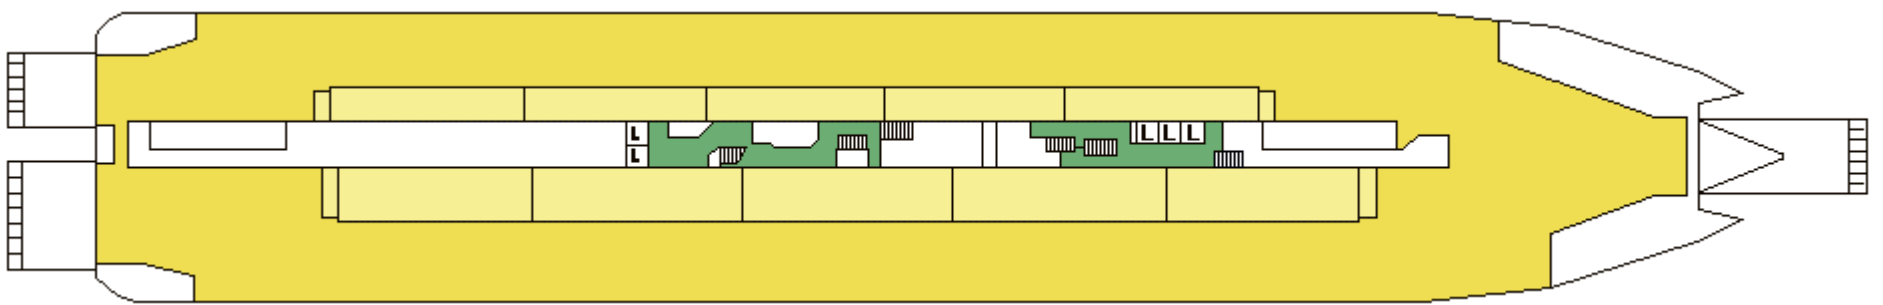

M/S SILJA FESTIVAL

CABIN PLAN 2005

Deck 9

Deck 8

Deck 7

Deck 6

Deck 5

Deck 4

**Deck 3A
Deck 3B**

Deck 1

Deck 2

- | | | |
|----------------|---------------------------------|-------------|
| Festival Suite | Seaside for allergic passengers | Tourist I-S |
| Silja Class | Seaside for disabled passengers | Tourist II |
| Seaside | Tourist I | |