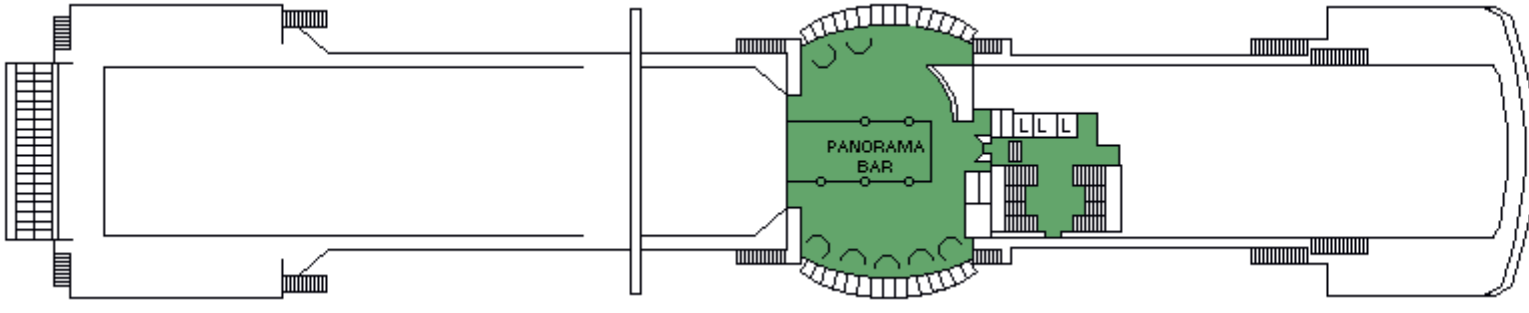

M/S SILJA FESTIVAL

CABIN PLAN 2005

Deck 9

Deck 8

Deck 7

Deck 6

Deck 5

Deck 4

**Deck 3A
Deck 3B**

Deck 1

Deck 2

- | | | |
|----------------|---------------------------------|-------------|
| Festival Suite | Seaside for allergic passengers | Tourist I-S |
| Silja Class | Seaside for disabled passengers | Tourist II |
| Seaside | Tourist I | |