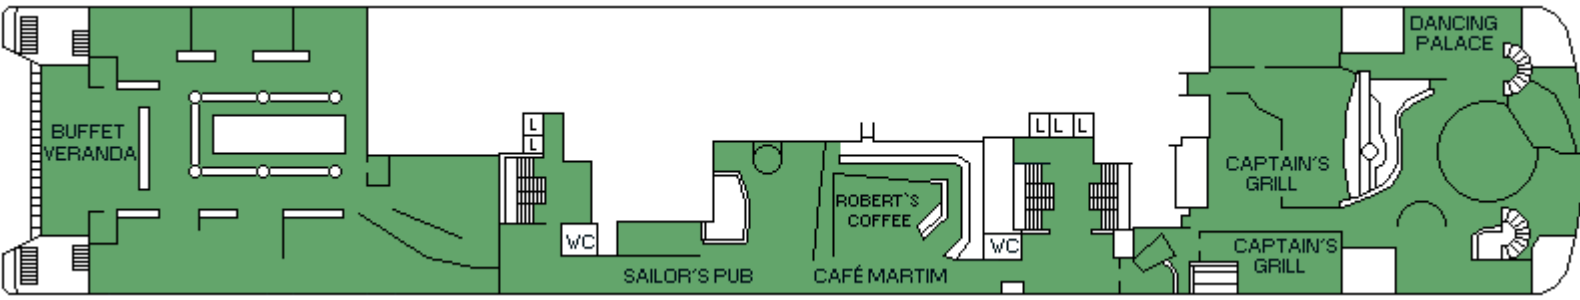

M/S SILJA FESTIVAL

CABIN PLAN 2005

Deck 9

Deck 8

Deck 7

Deck 6

Deck 5

Deck 4

**Deck 3A
Deck 3B**

Deck 1

Deck 2

- | | | |
|----------------|---------------------------------|-------------|
| Festival Suite | Seaside for allergic passengers | Tourist I-S |
| Silja Class | Seaside for disabled passengers | Tourist II |
| Seaside | Tourist I | |