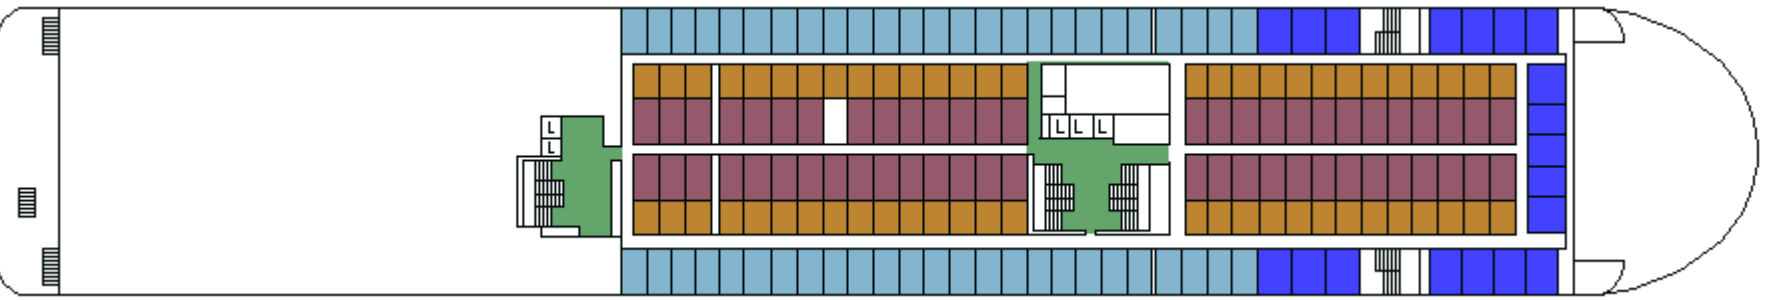

M/S SILJA FESTIVAL

CABIN PLAN 2005

Deck 9

Deck 8

Deck 7

Deck 6

Deck 5

Deck 4

**Deck 3A
Deck 3B**

Deck 1

Deck 2

- | | | |
|----------------|---------------------------------|-------------|
| Festival Suite | Seaside for allergic passengers | Tourist I-S |
| Silja Class | Seaside for disabled passengers | Tourist II |
| Seaside | Tourist I | |