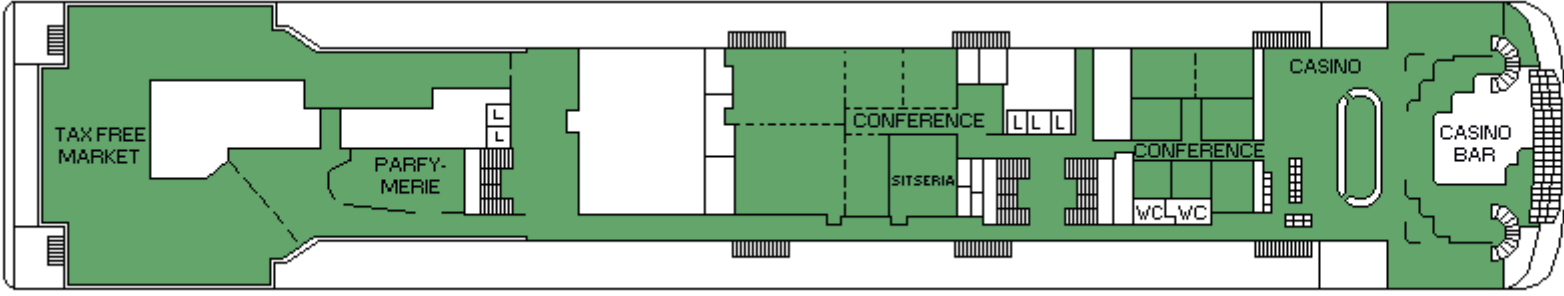

M/S SILJA FESTIVAL

CABIN PLAN 2005

Deck 9

Deck 8

Deck 7

Deck 6

Deck 5

Deck 4

**Deck 3A
Deck 3B**

Deck 1

Deck 2

- | | | |
|----------------|---------------------------------|-------------|
| Festival Suite | Seaside for allergic passengers | Tourist I-S |
| Silja Class | Seaside for disabled passengers | Tourist II |
| Seaside | Tourist I | |